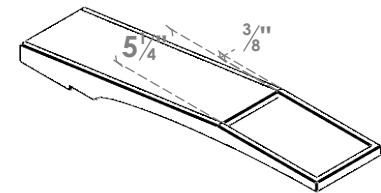

# ITEM NUMBER: BRCPC060X28000X04000IMP

6"W X 28"D X 4"H IMPERIAL ARCHITECTURAL GRADE PVC CLOSED KNEE BRACE

**SIDE PROFILE**

**FRONT PROFILE**

**ISOMETRIC**

EKENA MILLWORK  
 2300 WEST MAIN ST.  
 CLARKSVILLE, TX 75426  
 TOLL FREE: 866-607-0453  
 WWW.EKENAMILLWORK.COM