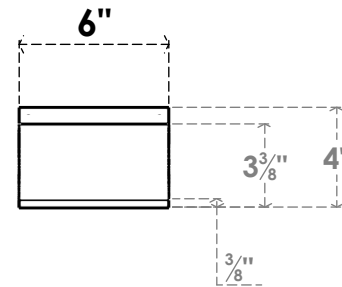

# ITEM NUMBER: BRCPC060X28000X04000IMP

6"W X 28"D X 4"H IMPERIAL ARCHITECTURAL GRADE PVC CLOSED KNEE BRACE

**SIDE PROFILE**

**FRONT PROFILE**

**ISOMETRIC**

EKENA MILLWORK  
 2300 WEST MAIN ST.  
 CLARKSVILLE, TX 75426  
 TOLL FREE: 866-607-0453  
 WWW.EKENAMILLWORK.COM