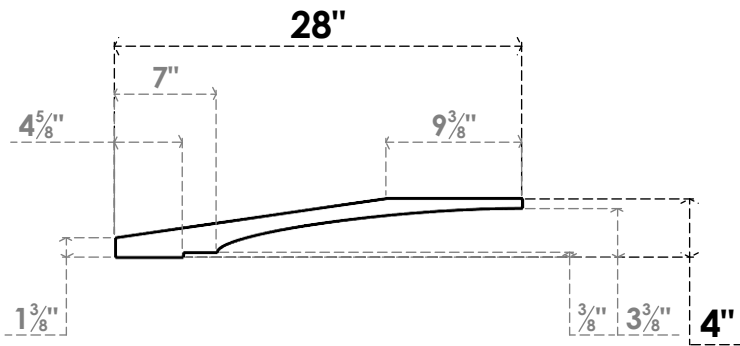

# ITEM NUMBER: BRCPC060X28000X04000IMP

6"W X 28"D X 4"H IMPERIAL ARCHITECTURAL GRADE PVC CLOSED KNEE BRACE

**SIDE PROFILE**

**FRONT PROFILE**

**ISOMETRIC**

EKENA MILLWORK  
 2300 WEST MAIN ST.  
 CLARKSVILLE, TX 75426  
 TOLL FREE: 866-607-0453  
 WWW.EKENAMILLWORK.COM